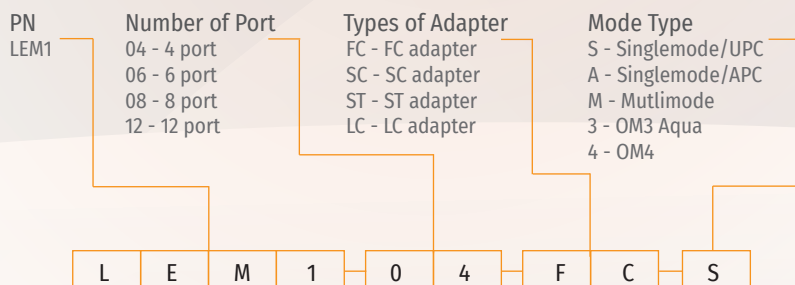

Ordering Information

*Ordering information example