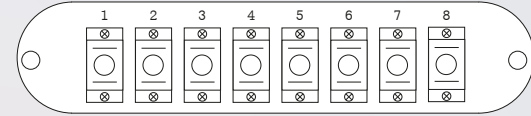

Specifications

Parameter	LGP 1	LGP 2
No. of Cable Entry Ports	2	4
No. of Adaptor Plates (Max.)	1	2
No. of Ports (Max.)	≤(64 LC type)	≤(128 LC type)
No. of Splice Tray (Max.)	2	2
Material	Cold Rolled Steel:1.5mm / 316 stainless steel 1.5mm	Cold Rolled Steel:1.5mm / 316 stainless steel 1.5mm
Color	Beige	Beige
Dimension (Height)	250mm	250mm
(width)	250mm	250mm
(Depth)	100mm	125mm
Weight (Net)	2.8kg	3.1kg

Product Gallery

12 Ports

24 Ports

Adaptor Plate

- LC port

LC Duplex (16ports)

LC Quad (24ports)

LC Duplex (24ports)

LC Quad (32ports)

• SC port

SC Duplex (12ports)

SC Simplex (8ports)

• Others port

ST Simplex (12ports)

FC Simplex (12ports)

E2000 (6ports)

Blank Plate

• Examples

LC Duplex (32ports)

LC Duplex (48ports)

LC Quad (48ports)

LC Quad (64ports)

Ordering Information

PN	Boby Type	IP Rating	Number of Port	Types of Adapter	Mode Type	Material					
LGP	1 2	65 - IP 65 66 - IP 66	12 - 12 port 24 - 24 port 36* - 36 port 48* - 48 port 64* - 64 port 128* - 128 port	FC - FC adapter SC - SC adapter ST - ST adapter LC - LC adapter MTRJ - MTRJ adapter	S - Singlemode/UPC A - Singlemode/APC M - Mutlimode 3 - OM3 Aqua 4 - OM4	C - cold roll steel 1.5mm B - BS316 1.5mm stainless steel					
L	G	P	1	6	5	1	2	F	C	S	C