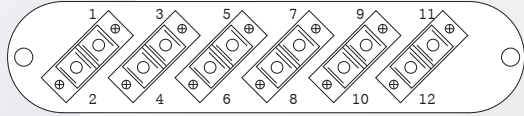

LGP65/66 SERIES WATERPROOF WALL-MOUNT FIBER ENCLOSURE

Features

- Two deckers in one box with single doors, lower decker for splicing while the upper flip out type decker for patching
- Very Compact, Light weight, Ruggedized and durable construction
- Modular Splice Tray, 6 adaptors per panel for FC/SC/ST/LC adaptors
- Maximum 24 ports for SC/ST/FC and 48 ports for LC
- Convenient access for installation, maintenance and termination
- Waterproof design to meet the requirements of indoor and outdoor harsh environment
- Ingress Protection: IP 65 / 66
- Cold-roll steel sheets 1.5mm or 316 stainless steel 1.5mm
- Comply with TIA / EIA 568D(2018), Bellcore GR-326, IEC60874-10, Telcordia, JIS, IP65/66 compliance

Specifications

Parameter	LGP 1	LGP 2
No. of Cable Entry Ports	2	4
No. of Adaptor Plates (Max.)	1	2
No. of Ports (Max.)	≤(64 LC type)	≤(128 LC type)
No. of Splice Tray (Max.)	2	2
Material	Cold Rolled Steel:1.5mm / 316 stainless steel 1.5mm	Cold Rolled Steel:1.5mm / 316 stainless steel 1.5mm
Color	Beige	Beige
Dimension (Height)	250mm	250mm
(width)	250mm	250mm
(Depth)	100mm	125mm
Weight (Net)	2.8kg	3.1kg

Product Gallery

12 Ports

24 Ports

Adaptor Plate

- LC port

LC Duplex (16ports)

LC Quad (24ports)

LC Duplex (24ports)

LC Quad (32ports)

• SC port

SC Duplex (12ports)

SC Simplex (8ports)

• Others port

ST Simplex (12ports)

FC Simplex (12ports)

E2000 (6ports)