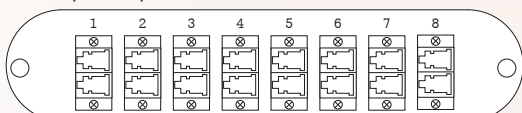

Specifications

Parameter	LGP 1	LGP 2
No. of Cable Entry Ports	2	4
No. of Adaptor Plates (Max.)	1	2
No. of Ports (Max.)	≤(64 LC type)	≤(128 LC type)
No. of Splice Tray (Max.)	2	2
Material	Cold Rolled Steel:1.5mm / 316 stainless steel 1.5mm	Cold Rolled Steel:1.5mm / 316 stainless steel 1.5mm
Color	Beige	Beige
Dimension (Height)	250mm	250mm
(width)	250mm	250mm
(Depth)	100mm	125mm
Weight (Net)	2.8kg	3.1kg

Product Gallery

12 Ports

24 Ports

Adaptor Plate

- LC port

LC Duplex (16ports)

LC Quad (24ports)

LC Duplex (24ports)

LC Quad (32ports)

• SC port

SC Duplex (12ports)

SC Simplex (8ports)

• Others port

ST Simplex (12ports)

FC Simplex (12ports)

E2000 (6ports)

Blank Plate

• Examples

LC Duplex (32ports)

LC Duplex (48ports)

LC Quad (48ports)

LC Quad (64ports)

Ordering Information

PN	Boby Type	IP Rating	Number of Port	Types of Adapter	Mode Type	Material					
LGP	1 2	65 - IP 65 66 - IP 66	12 - 12 port 24 - 24 port 36* - 36 port 48* - 48 port 64* - 64 port 128* - 128 port	FC - FC adapter SC - SC adapter ST - ST adapter LC - LC adapter MTRJ - MTRJ adapter	S - Singlemode/UPC A - Singlemode/APC M - Mutlimode 3 - OM3 Aqua 4 - OM4	C - cold roll steel 1.5mm B - BS316 1.5mm stainless steel					
L	G	P	1	6	5	1	2	F	C	S	C