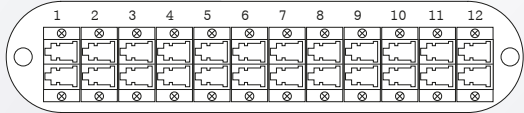

LGP65/66 SERIES WATERPROOF WALL-MOUNT FIBER ENCLOSURE

Features

- Two deckers in one box with single doors, lower decker for splicing while the upper flip out type decker for patching
- Very Compact, Light weight, Ruggedized and durable construction
- Modular Splice Tray, 6 adaptors per panel for FC/SC/ST/LC adaptors
- Maximum 24 ports for SC/ST/FC and 48 ports for LC
- Convenient access for installation, maintenance and termination
- Waterproof design to meet the requirements of indoor and outdoor harsh environment
- Ingress Protection: IP 65 / 66
- Cold-roll steel sheets 1.5mm or 316 stainless steel 1.5mm
- Comply with TIA / EIA 568D(2018), Bellcore GR-326, IEC60874-10, Telcordia, JIS, IP65/66 compliance

Specifications

Parameter	LGP 1	LGP 2
No. of Cable Entry Ports	2	4
No. of Adaptor Plates (Max.)	1	2
No. of Ports (Max.)	≤(64 LC type)	≤(128 LC type)
No. of Splice Tray (Max.)	2	2
Material	Cold Rolled Steel:1.5mm / 316 stainless steel 1.5mm	Cold Rolled Steel:1.5mm / 316 stainless steel 1.5mm
Color	Beige	Beige
Dimension (Height)	250mm	250mm
(width)	250mm	250mm
(Depth)	100mm	125mm
Weight (Net)	2.8kg	3.1kg

Product Gallery

12 Ports

24 Ports

Adaptor Plate

- LC port

LC Duplex (16ports)

LC Quad (24ports)

LC Duplex (24ports)

LC Quad (32ports)

• SC port

SC Duplex (12ports)

SC Simplex (8ports)

• Others port

ST Simplex (12ports)

FC Simplex (12ports)

E2000 (6ports)