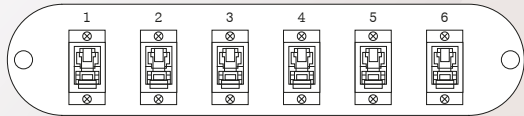

Specifications

Parameter	LGP 1	LGP 2
No. of Cable Entry Ports	2	4
No. of Adaptor Plates (Max.)	1	2
No. of Ports (Max.)	≤(64 LC type)	≤(128 LC type)
No. of Splice Tray (Max.)	2	2
Material	Cold Rolled Steel:1.5mm / 316 stainless steel 1.5mm	Cold Rolled Steel:1.5mm / 316 stainless steel 1.5mm
Color	Beige	Beige
Dimension (Height)	250mm	250mm
(width)	250mm	250mm
(Depth)	100mm	125mm
Weight (Net)	2.8kg	3.1kg

Product Gallery

12 Ports

24 Ports

Adaptor Plate

- LC port

LC Duplex (16ports)

LC Quad (24ports)

LC Duplex (24ports)

LC Quad (32ports)

• SC port

SC Duplex (12ports)

SC Simplex (8ports)

• Others port

ST Simplex (12ports)

FC Simplex (12ports)

E2000 (6ports)

Blank Plate

• Examples

LC Duplex (32ports)

LC Duplex (48ports)

LC Quad (48ports)

LC Quad (64ports)

Ordering Information

PN	Boby Type	IP Rating	Number of Port	Types of Adapter	Mode Type	Material					
LGP	1 2	65 - IP 65 66 - IP 66	12 - 12 port 24 - 24 port 36* - 36 port 48* - 48 port 64* - 64 port 128* - 128 port	FC - FC adapter SC - SC adapter ST - ST adapter LC - LC adapter MTRJ - MTRJ adapter	S - Singlemode/UPC A - Singlemode/APC M - Mutlimode 3 - OM3 Aqua 4 - OM4	C - cold roll steel 1.5mm B - BS316 1.5mm stainless steel					
L	G	P	1	6	5	1	2	F	C	S	C