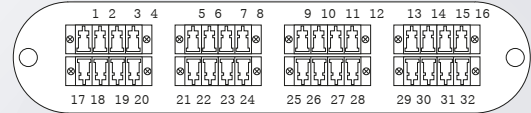

Specifications

Parameter	LGP 1	LGP 2
No. of Cable Entry Ports	2	4
No. of Adaptor Plates (Max.)	1	2
No. of Ports (Max.)	≤(64 LC type)	≤(128 LC type)
No. of Splice Tray (Max.)	2	2
Material	Cold Rolled Steel:1.5mm / 316 stainless steel 1.5mm	Cold Rolled Steel:1.5mm / 316 stainless steel 1.5mm
Color	Beige	Beige
Dimension (Height)	250mm	250mm
(width)	250mm	250mm
(Depth)	100mm	125mm
Weight (Net)	2.8kg	3.1kg

Product Gallery

12 Ports

24 Ports

Adaptor Plate

- LC port

LC Duplex (16ports)

LC Quad (24ports)

LC Duplex (24ports)

LC Quad (32ports)

• SC port

SC Duplex (12ports)

SC Simplex (8ports)

• Others port

ST Simplex (12ports)

FC Simplex (12ports)

E2000 (6ports)

Blank Plate

• Examples

LC Duplex (32ports)

LC Duplex (48ports)

LC Quad (48ports)

LC Quad (64ports)

Ordering Information

PN	Boby Type	IP Rating	Number of Port	Types of Adapter	Mode Type	Material					
LGP	1 2	65 - IP 65 66 - IP 66	12 - 12 port 24 - 24 port 36* - 36 port 48* - 48 port 64* - 64 port 128* - 128 port	FC - FC adapter SC - SC adapter ST - ST adapter LC - LC adapter MTRJ - MTRJ adapter	S - Singlemode/UPC A - Singlemode/APC M - Mutlimode 3 - OM3 Aqua 4 - OM4	C - cold roll steel 1.5mm B - BS316 1.5mm stainless steel					
L	G	P	1	6	5	1	2	F	C	S	C