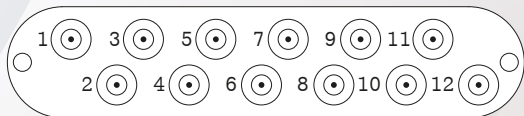

Specifications

Parameter	LGP 1	LGP 2
No. of Cable Entry Ports	2	4
No. of Adaptor Plates (Max.)	1	2
No. of Ports (Max.)	≤(64 LC type)	≤(128 LC type)
No. of Splice Tray (Max.)	2	2
Material	Cold Rolled Steel:1.5mm / 316 stainless steel 1.5mm	Cold Rolled Steel:1.5mm / 316 stainless steel 1.5mm
Color	Beige	Beige
Dimension (Height)	250mm	250mm
(width)	250mm	250mm
(Depth)	100mm	125mm
Weight (Net)	2.8kg	3.1kg

Product Gallery

12 Ports

24 Ports

Adaptor Plate

- LC port

LC Duplex (16ports)

LC Quad (24ports)

LC Duplex (24ports)

LC Quad (32ports)

• SC port

SC Duplex (12ports)

SC Simplex (8ports)

• Others port

ST Simplex (12ports)

FC Simplex (12ports)

E2000 (6ports)

Blank Plate

• Examples

LC Duplex (32ports)

LC Duplex (48ports)

LC Quad (48ports)

LC Quad (64ports)

Ordering Information

PN	Boby Type	IP Rating	Number of Port	Types of Adapter	Mode Type	Material					
LGP	1 2	65 - IP 65 66 - IP 66	12 - 12 port 24 - 24 port 36* - 36 port 48* - 48 port 64* - 64 port 128* - 128 port	FC - FC adapter SC - SC adapter ST - ST adapter LC - LC adapter MTRJ - MTRJ adapter	S - Singlemode/UPC A - Singlemode/APC M - Mutlimode 3 - OM3 Aqua 4 - OM4	C - cold roll steel 1.5mm B - BS316 1.5mm stainless steel					
L	G	P	1	6	5	1	2	F	C	S	C