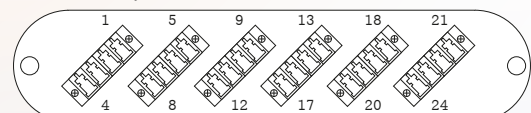

Specifications

Parameter	LGP 1	LGP 2
No. of Cable Entry Ports	2	4
No. of Adaptor Plates (Max.)	1	2
No. of Ports (Max.)	≤(64 LC type)	≤(128 LC type)
No. of Splice Tray (Max.)	2	2
Material	Cold Rolled Steel:1.5mm / 316 stainless steel 1.5mm	Cold Rolled Steel:1.5mm / 316 stainless steel 1.5mm
Color	Beige	Beige
Dimension (Height)	250mm	250mm
(width)	250mm	250mm
(Depth)	100mm	125mm
Weight (Net)	2.8kg	3.1kg

Product Gallery

12 Ports

24 Ports

Adaptor Plate

- LC port

LC Duplex (16ports)

LC Quad (24ports)

LC Duplex (24ports)

LC Quad (32ports)

• SC port

SC Duplex (12ports)

SC Simplex (8ports)

• Others port

ST Simplex (12ports)

FC Simplex (12ports)

E2000 (6ports)

Blank Plate

• Examples

LC Duplex (32ports)

LC Duplex (48ports)

LC Quad (48ports)

LC Quad (64ports)

Ordering Information

PN	Boby Type	IP Rating	Number of Port	Types of Adapter	Mode Type	Material					
LGP	1 2	65 - IP 65 66 - IP 66	12 - 12 port 24 - 24 port 36* - 36 port 48* - 48 port 64* - 64 port 128* - 128 port	FC - FC adapter SC - SC adapter ST - ST adapter LC - LC adapter MTRJ - MTRJ adapter	S - Singlemode/UPC A - Singlemode/APC M - Mutlimode 3 - OM3 Aqua 4 - OM4	C - cold roll steel 1.5mm B - BS316 1.5mm stainless steel					
L	G	P	1	6	5	1	2	F	C	S	C