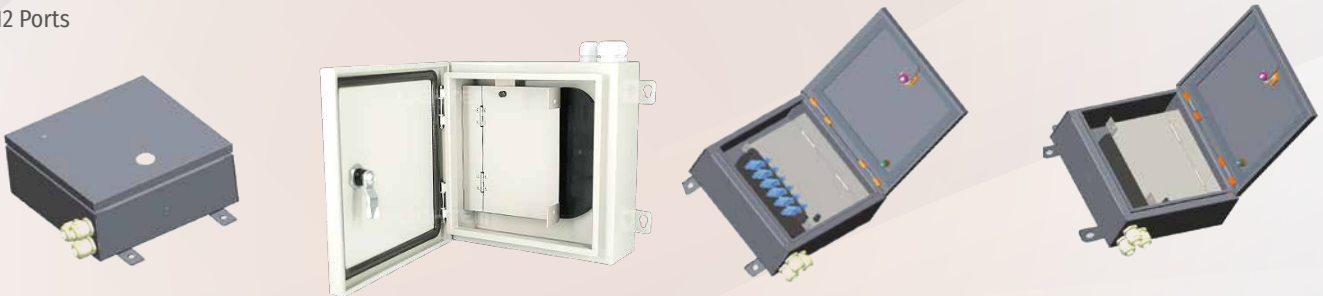

LGP65/66 SERIES WATERPROOF WALL-MOUNT FIBER ENCLOSURE

Features

- Two deckers in one box with single doors, lower decker for splicing while the upper flip out type decker for patching
- Very Compact, Light weight, Ruggedized and durable construction
- Modular Splice Tray, 6 adaptors per panel for FC/SC/ST/LC adaptors
- Maximum 24 ports for SC/ST/FC and 48 ports for LC
- Convenient access for installation, maintenance and termination
- Waterproof design to meet the requirements of indoor and outdoor harsh environment
- Ingress Protection: IP 65 / 66
- Cold-roll steel sheets 1.5mm or 316 stainless steel 1.5mm
- Comply with TIA / EIA 568D(2018), Bellcore GR-326, IEC60874-10, Telcordia, JIS, IP65/66 compliance

Specifications

Parameter	LGP 1	LGP 2
No. of Cable Entry Ports	2	4
No. of Adaptor Plates (Max.)	1	2
No. of Ports (Max.)	≤(64 LC type)	≤(128 LC type)
No. of Splice Tray (Max.)	2	2
Material	Cold Rolled Steel:1.5mm / 316 stainless steel 1.5mm	Cold Rolled Steel:1.5mm / 316 stainless steel 1.5mm
Color	Beige	Beige
Dimension (Height)	250mm	250mm
(width)	250mm	250mm
(Depth)	100mm	125mm
Weight (Net)	2.8kg	3.1kg

Product Gallery

12 Ports

24 Ports

Adaptor Plate

- LC port

LC Duplex (16ports)

LC Quad (24ports)

LC Duplex (24ports)

LC Quad (32ports)

• SC port

SC Duplex (12ports)

SC Simplex (8ports)

• Others port

ST Simplex (12ports)

FC Simplex (12ports)

E2000 (6ports)