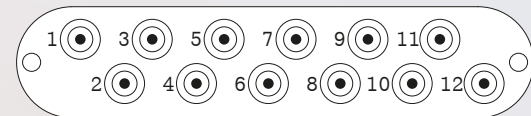

Specifications

Parameter	LGP 1	LGP 2
No. of Cable Entry Ports	2	4
No. of Adaptor Plates (Max.)	1	2
No. of Ports (Max.)	≤(64 LC type)	≤(128 LC type)
No. of Splice Tray (Max.)	2	2
Material	Cold Rolled Steel:1.5mm / 316 stainless steel 1.5mm	Cold Rolled Steel:1.5mm / 316 stainless steel 1.5mm
Color	Beige	Beige
Dimension (Height)	250mm	250mm
(width)	250mm	250mm
(Depth)	100mm	125mm
Weight (Net)	2.8kg	3.1kg

Product Gallery

12 Ports

24 Ports

Adaptor Plate

- LC port

LC Duplex (16ports)

LC Quad (24ports)

LC Duplex (24ports)

LC Quad (32ports)

• SC port

SC Duplex (12ports)

SC Simplex (8ports)

• Others port

ST Simplex (12ports)

FC Simplex (12ports)

E2000 (6ports)

Blank Plate

• Examples

LC Duplex (32ports)

LC Duplex (48ports)

LC Quad (48ports)

LC Quad (64ports)

Ordering Information

PN	Boby Type	IP Rating	Number of Port	Types of Adapter	Mode Type	Material					
LGP	1 2	65 - IP 65 66 - IP 66	12 - 12 port 24 - 24 port 36* - 36 port 48* - 48 port 64* - 64 port 128* - 128 port	FC - FC adapter SC - SC adapter ST - ST adapter LC - LC adapter MTRJ - MTRJ adapter	S - Singlemode/UPC A - Singlemode/APC M - Mutlimode 3 - OM3 Aqua 4 - OM4	C - cold roll steel 1.5mm B - BS316 1.5mm stainless steel					
L	G	P	1	6	5	1	2	F	C	S	C