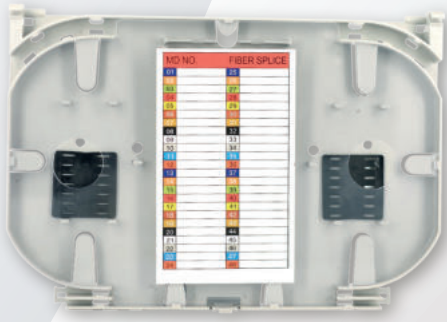

LST Series Universal Splices Tray - LSTC

Features

- Stackable design
- Upto 48 spliced fibers
- Loose tube clamps incorporated in the tray design
- Dimension: (L)150X (W)220X (H)13 mm
- Weight: 122(g)

Product Gallery