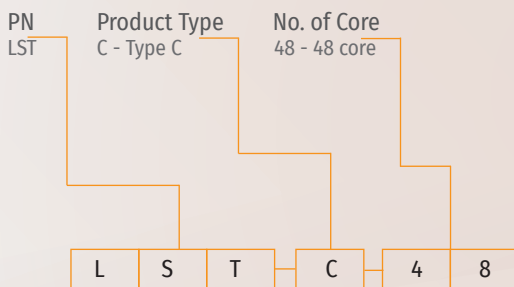

Ordering Information

* Ordering Code Example